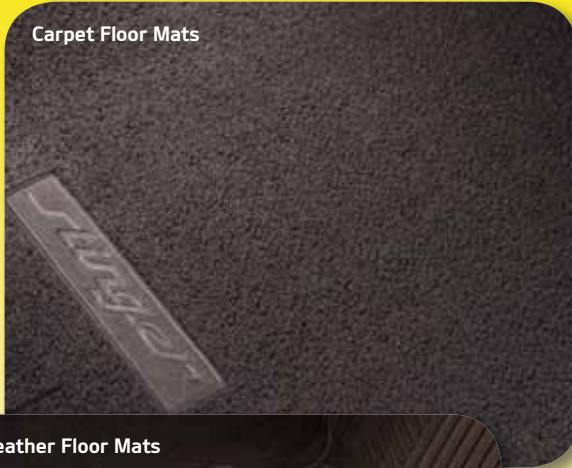

All-Weather Floor Mats

Carpet Floor Mats