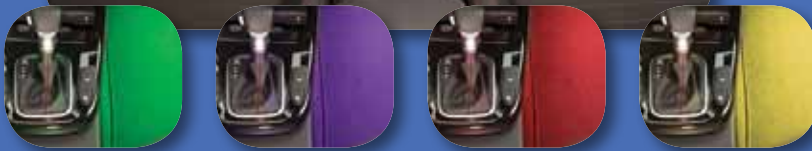

To find a Kia Dealer near you, visit [Kia.com](https://www.kia.com)

ACCESSORIZE INSIDE

2021

SOUL

Interior
Lighting Kit -
Multi Color

System offers 16 Colors

Phone
Charger Kit
- Multi Cable

Roadside
Assistance Kit