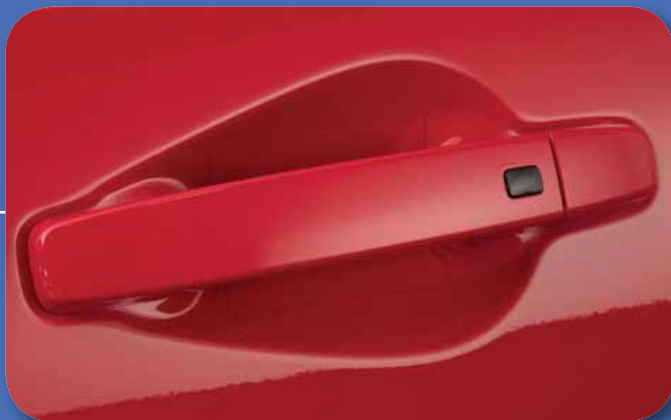

Door Handle
Pocket
Protector
Clear Appliqué

Hood
Deflector